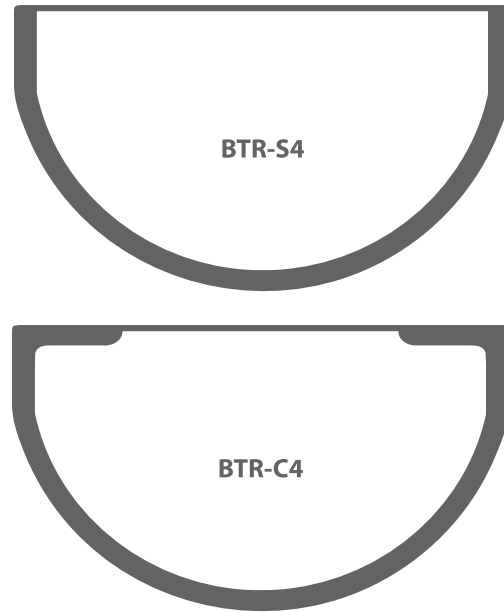

SHAPE CHART

TABLE RAILS

Poker Rails:	Blackjack Rails:
PTR-S5 - Continuous Rail at Dealer's Position, Standard 5" Padding	BTR-S4 - Edge to Edge Wooden Plate at Dealer's Edge, 4" Padding
PTR-S6 - Continuous Rail at Dealer's Position, Oversized 6" Padding	BTR-C4 - Partial Vinyl Padded Rail with 60" Wood Face Plate at Dealer's Edge, 4" Padding
PTR-C5 - End Curve with Wood Face Plate at Dealer's Edge, 5" Padding	
PTR-C6 - End Curve with Wood Face Plate at Dealer's Edge, 6" Padding	
Options: For material and color options see p. 13	

BEVERAGE CART TOPS

Beverage Carts:
BCT-R18 - 12" x 18"
BCT-R20 - 16" x 20"
BCT-W13 - 13" x 18" x 6.5"
BCT-WR12 - 12" x 16"
Options:
For Color Options See p. 13