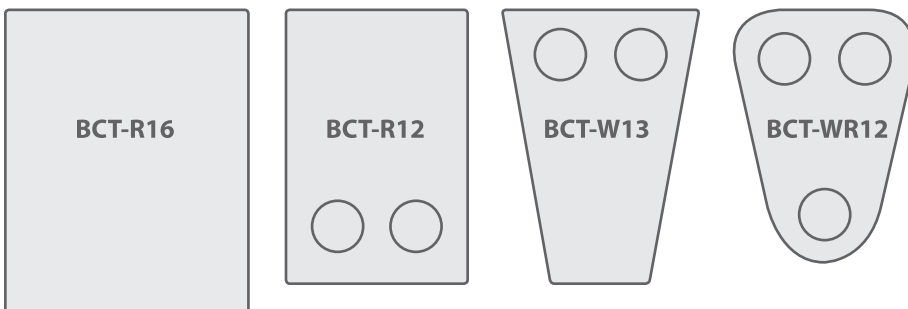

SHAPE CHART

TABLE RAILS

Poker Rails:	Blackjack Rails:
PTR-S5 - Continuous Rail at Dealer's Position, Standard 5" Padding	BTR-S4 - Edge to Edge Wooden Plate at Dealer's Edge, 4" Padding
PTR-S6 - Continuous Rail at Dealer's Position, Oversized 6" Padding	BTR-C4 - Partial Vinyl Padded Rail with 60" Wood Face Plate at Dealer's Edge, 4" Padding
PTR-C5 - End Curve with Wood Face Plate at Dealer's Edge, 5" Padding	
PTR-C6 - End Curve with Wood Face Plate at Dealer's Edge, 6" Padding	
Options: For material and color options see p. 13	

BEVERAGE CART TOPS

Beverage Carts:
BCT-R18 - 12" x 18"
BCT-R20 - 16" x 20"
BCT-W13 - 13" x 18" x 6.5"
BCT-WR12 - 12" x 16"
Options:
For Color Options See p. 13