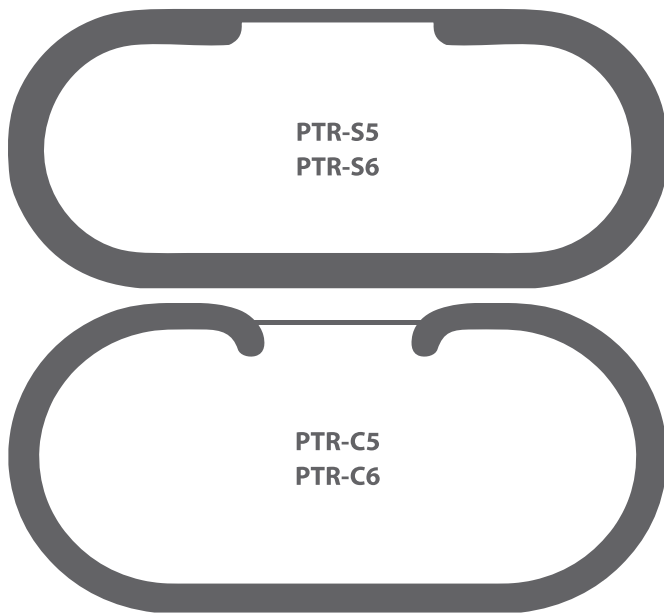

SHAPE CHART

TABLE RAILS

Poker Rails:	Blackjack Rails:
PTR-S5 - Continuous Rail at Dealer's Position, Standard 5" Padding	BTR-S4 - Edge to Edge Wooden Plate at Dealer's Edge, 4" Padding
PTR-S6 - Continuous Rail at Dealer's Position, Oversized 6" Padding	BTR-C4 - Partial Vinyl Padded Rail with 60" Wood Face Plate at Dealer's Edge, 4" Padding
PTR-C5 - End Curve with Wood Face Plate at Dealer's Edge, 5" Padding	
PTR-C6 - End Curve with Wood Face Plate at Dealer's Edge, 6" Padding	
Options: For material and color options see p. 13	

BEVERAGE CART TOPS

Beverage Carts:
BCT-R18 - 12" x 18"
BCT-R20 - 16" x 20"
BCT-W13 - 13" x 18" x 6.5"
BCT-WR12 - 12" x 16"
Options:
For Color Options See p. 13